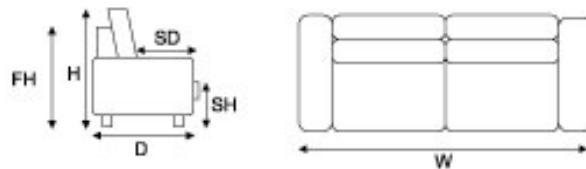

YORK CHAIR

The highly resilient foam seat of this traditional high back wing chair is supported by no sag metal springs.

Back grade webbing provides support to the fixed back.

OPTIONS

MEASUREMENTS

| | |
|--------------------|------|
| Depth (D): | 900 |
| Height (H): | 1020 |
| Frame Height (FH): | 1020 |
| Seat Height (SH): | 500 |
| Seat Depth (SD): | 540 |

| | Width (mm) | Fabric - Plain (m) | Fabric - Pattern (m) | Price |
|--------------|---------------|-----------------------|-------------------------|-------|
| Chair | 820 | 6.0 | 6.5 | |