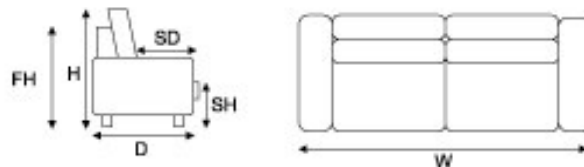

MEASUREMENTS

| | |
|--------------------|-----|
| Depth (D): | 830 |
| Height (H): | 920 |
| Frame Height (FH): | 920 |
| Seat Height (SH): | 530 |
| Seat Depth (SD): | 520 |

| | Width (mm) | Fabric - Plain (m) | Fabric - Pattern (m) | Price |
|--------------|------------|--------------------|----------------------|-------|
| Chair | 750 | 5.0 | 5.5 | |