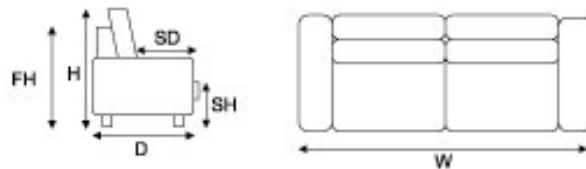

OPTIONS

Leg stain colours.

Seat cushion options include Feather and Foam mix or Luxura foam.

MEASUREMENTS

Depth (D):	930
Height (H):	1090
Frame Height (FH):	1090
Seat Height (SH):	480
Seat Depth (SD):	600