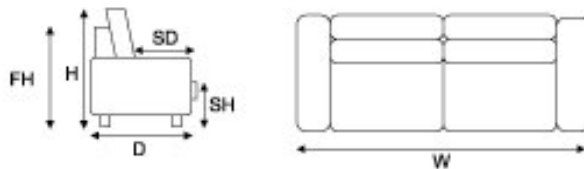

VALENCIA

Gold label back and seat grade webbings provide support for the resilient foam reversible back and seat cushions.
Attached arm pads and shaped back cushions provide a pleasing look.
Piped cushions are standard.

OPTIONS

MEASUREMENTS

Depth (D):	940
Height (H):	910
Frame Height (FH):	730
Seat Height (SH):	500
Seat Depth (SD):	550

	Width (mm)	Fabric - Plain (m)	Fabric - Pattern (m)	Price
Chair	1030	8.0	8.5	
2 Seater	1640	11.5	12.5	
2.5 Seater	1890	13.0	14.0	
3 Seater	2150	14.0	15.0	