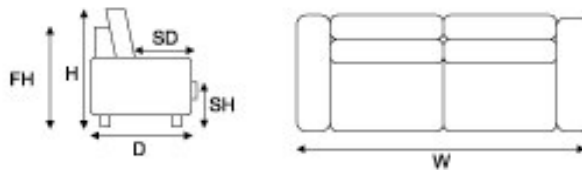

TUBBIT CHAIR

This compact rectangular tub chair uses back and seat grade elastic webbing for support.

Fixed seat is resilient foam.

Inside arms are lined for comfort.

OPTIONS

Glides or casters

MEASUREMENTS

Depth (D):	600
Height (H):	790
Frame Height (FH):	790
Seat Height (SH):	0
Seat Depth (SD):	0

	Width (mm)	Fabric - Plain (m)	Fabric - Pattern (m)	Price
Chair	700	3.0	3.0	