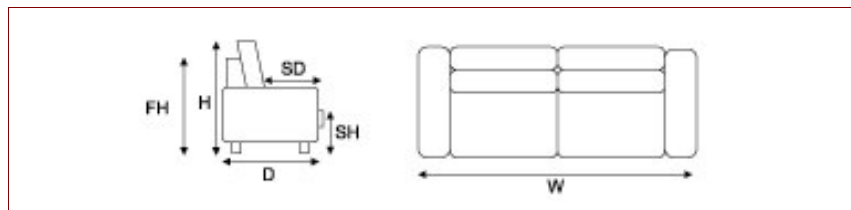

OPTIONS

Double or single sofa bed with either foam or inner spring mattress.

Piped seat cushion and arm caps.

MEASUREMENTS

Depth (D):	850
Height (H):	770
Frame Height (FH):	770
Seat Height (SH):	490
Seat Depth (SD):	500

	Width (mm)	Fabric - Plain (m)	Fabric - Pattern (m)	Price
Chair	950	6.0	6.0	
2 Seater	1460	7.0	7.0	
2.5 Seater	1700	8.0	8.0	
3 Seater	1980	9.0	9.0	
Commercial S	1930	9.0	9.0	
Double Sofa B	1930	9.0	9.0	