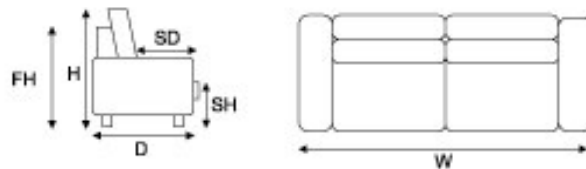

TOPAZ

The Topaz design suits many commercial situations. Gold label seat grade and back grade webbings support the fixed seat and fixed back.

OPTIONS

Square tapered wooden or metal legs.

Design is not suitable for non railroaded fabric.

MEASUREMENTS

Depth (D):	900
Height (H):	750
Frame Height (FH):	750
Seat Height (SH):	470
Seat Depth (SD):	580

	Width (mm)	Fabric - Plain (m)	Fabric - Pattern (m)	Price
Chair	915	4.8	5.3	
2 Seater	1550	6.0	6.5	
2.5 Seater	1860	6.5	7.5	
3 Seater	2070	7.0	8.3	