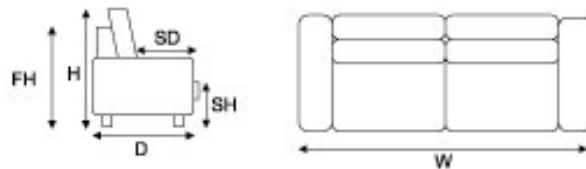

### OPTIONS

Sofa bed can have either innerspring or foam mattress and be either a trampoline base or partially slatted base.

Sofas can be manufactured to match the design of the sofa bed.

### MEASUREMENTS

<b>Depth (D):</b>	880
<b>Height (H):</b>	850
<b>Frame Height (FH):</b>	670
<b>Seat Height (SH):</b>	460
<b>Seat Depth (SD):</b>	550

	Width (mm)	Fabric - Plain (m)	Fabric - Pattern (m)	Price
<b>Sofa Bed Inner</b>	1880	11.0	12.0	
<b>Chair</b>	915	6.5	6.5	
<b>2 Seater</b>	1550	9.0	9.5	
<b>2.5 Seater</b>	1880	10.5	11.5	
<b>3 Seater</b>	2070	11.5	12.0	