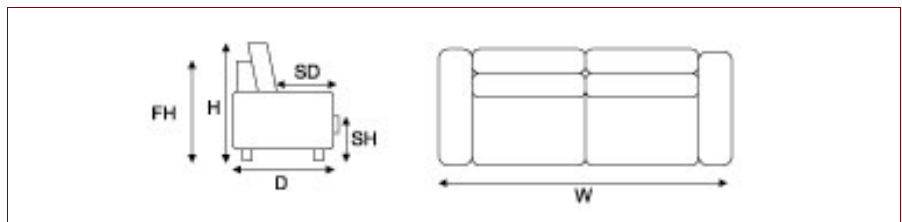

TISSA CORNER SUITE

The Tissa corner unit comprises a 3 seater sofa and a single armed 2 seater sofa.

Seats are high resilient foam over elastic webbing.

Back support is either laminated foam cushions or blow filled fibre cushions over elastic webbing.

OPTIONS

The setting can be configured with the return being on either the left or the right.

Back cushions may be either blow filled or laminated foam.

Legs can either be wooden square tapered or straight tapered.

MEASUREMENTS

Depth (D):	850
Height (H):	840
Frame Height (FH):	670
Seat Height (SH):	460
Seat Depth (SD):	550

	Width (mm)	Fabric - Plain (m)	Fabric - Pattern (m)	Price
Single Arm 2 S	1400	10.0	11.0	
Three Seater	2250	14.0	15.0	