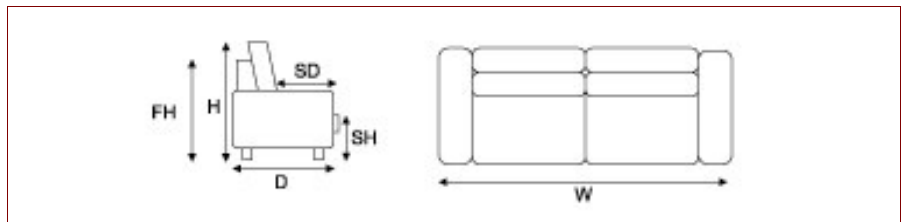

A contemporary design featuring laminated back cushions and high resilience seat foams. Both are supported by gold label elastic webbing.

Standard leg height 125mm.

Standard arm width 150mm.

OPTIONS

Blow filled fibre back cushions.

Tapered wooden legs, square metal legs or powder coated metal base.

Double sofa bed.
Matching Ottoman
Optional arm width of 200mm

MEASUREMENTS

Depth (D):	880
Height (H):	840
Frame Height (FH):	670
Seat Height (SH):	460
Seat Depth (SD):	550

	Width (mm)	Fabric - Plain (m)	Fabric - Pattern (m)	Price
Chair	915	6.5	6.5	
2 Seater	1550	9.0	9.5	
2.5 Seater	1860	10.5	11.5	
3 Seater	2070	11.5	12.0	