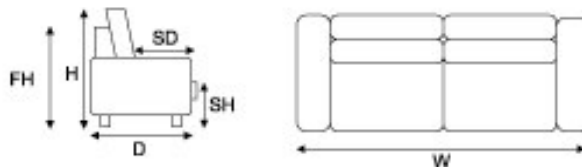

## TAWA

A clean lined chair with generous seat dimensions.

High resilience seat and back foams are supported by Gold Label elastic webbing.

### MEASUREMENTS

Depth (D):	800
Height (H):	860
Frame Height (FH):	860
Seat Height (SH):	420
Seat Depth (SD):	550

	Width (mm)	Fabric - Plain (m)	Fabric - Pattern (m)	Price
<b>Chair</b>	600	2.5	3.3	
<b>2 Seater</b>	1200	4.0	5.0	
<b>3 Seater</b>	1800	5.5	6.5	