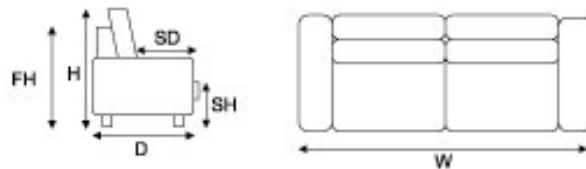

The fabric meterage, as shown, includes seat and back cushion fabric of the following amounts
 Chair 3.5 metres
 2.5 seater 7.0 metres
 3 seater 7.5 metres

OPTIONS

Fibre filled scatter back cushions version available.

MEASUREMENTS

Depth (D):	990
Height (H):	925
Frame Height (FH):	770
Seat Height (SH):	475
Seat Depth (SD):	600

	Width (mm)	Fabric - Plain (m)	Fabric - Pattern (m)	Price
Chair	1215	12.0	13.0	
2.5 Seater	2060	14.5	15.5	
3 Seater	2360	16.5	17.5	
Suite 2.5 + 3	0	31.0	33.0	