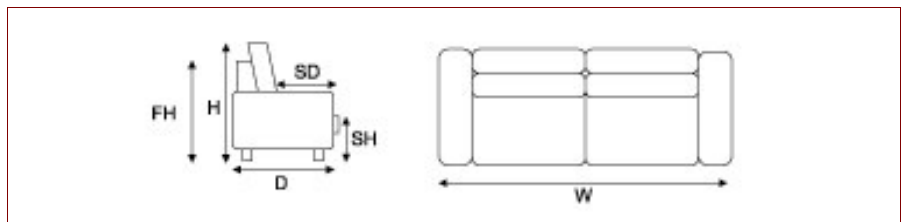

The fabric meterage, as shown, includes back cushion fabric of the following amounts.

Chair 1.7 metres
2.5 seater 2.3 metres
3 seater 3.0 metres

OPTIONS

Fitted back cushion and corner settings available.

MEASUREMENTS

Depth (D):	990
Height (H):	925
Frame Height (FH):	770
Seat Height (SH):	475
Seat Depth (SD):	600

	Width (mm)	Fabric - Plain (m)	Fabric - Pattern (m)	Price
Chair	1215	10.2	11.2	
2.5 Seater	2060	13.5	14.5	
3 Seater	2360	15.0	16.0	
Suite 2.5 + 3	0	28.5	30.5	