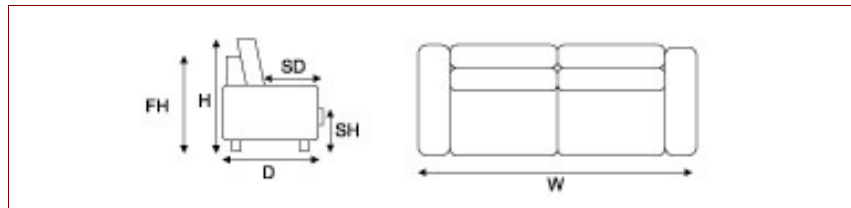

Seat measurements may vary with seat and cushion fillings.

MEASUREMENTS

Depth (D):	960
Height (H):	870
Frame Height (FH):	740
Seat Height (SH):	470
Seat Depth (SD):	550

	Width (mm)	Fabric - Plain (m)	Fabric - Pattern (m)	Price
Chair	1100		8.5	
2 Seater	1600		11.5	
2.5 Seater	1800		12.8	
3 Seater	2000		14.0	
3.5 Seater	2200		15.3	