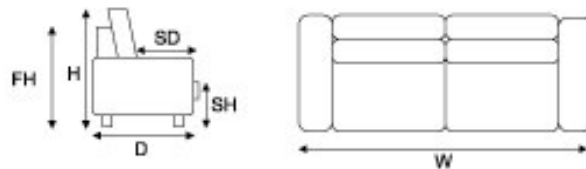

### MEASUREMENTS

Depth (D):	900
Height (H):	1050
Frame Height (FH):	1050
Seat Height (SH):	490
Seat Depth (SD):	560

	Width (mm)	Fabric - Plain (m)	Fabric - Pattern (m)	Price
<b>Chair</b>	850	5.5	6.0	