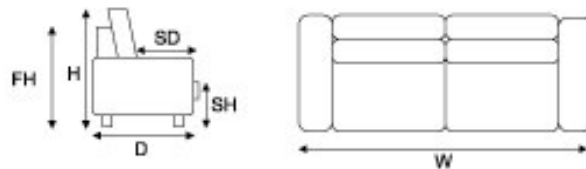

## SERENA

A traditional rolled arm sofa with sway back.

Reversible resilient foam seat cushions are supported by gold label seat grade webbing.

125mm foam provides comfort in the back.

2 Matching scatter cushions per sofa are supplied with this design.

### MEASUREMENTS

Depth (D):	1000
Height (H):	920
Frame Height (FH):	920
Seat Height (SH):	0
Seat Depth (SD):	0

	Width (mm)	Fabric - Plain (m)	Fabric - Pattern (m)	Price
<b>Chair</b>	1350		8.5	
<b>2 Seater</b>	2000		11.0	
<b>2.5 Seater</b>	2200		13.0	
<b>3 Seater</b>	2400		15.0	