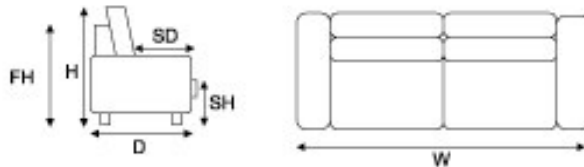

SAXON

Gold label elastic seat grade webbing supports the reversable resilient foam seat cushions.

The fixed back foam is supported with back grade elastic webbing.

OPTIONS

MEASUREMENTS

Depth (D):	830
Height (H):	780
Frame Height (FH):	780
Seat Height (SH):	0
Seat Depth (SD):	0

	Width (mm)	Fabric - Plain (m)	Fabric - Pattern (m)	Price
Chair	1045	5.8	6.3	
2 Seater	1630	6.8	7.5	
2.5 Seater	1880	8.0	9.0	
3 Seater	2215	9.0	10.0	