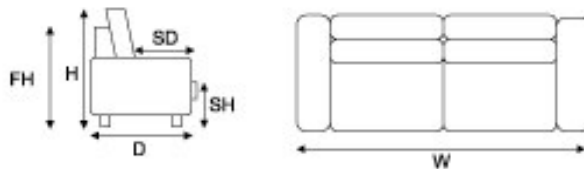

ROSSELINI

A contemporary design with gold label seat grade elastic webbing supporting reversable foam seat cushions.

Back grade webbing supports the 100mm resilient back foam.

OPTIONS

MEASUREMENTS

Depth (D):	820
Height (H):	775
Frame Height (FH):	775
Seat Height (SH):	0
Seat Depth (SD):	0

	Width (mm)	Fabric - Plain (m)	Fabric - Pattern (m)	Price
Chair	1020	5.5	6.0	
Chair	1050	8.0	8.5	
2 Seater	1650	6.5	7.0	
2.5 Seater	1800	7.3	8.0	
3 Seater	2270	8.0	9.0	