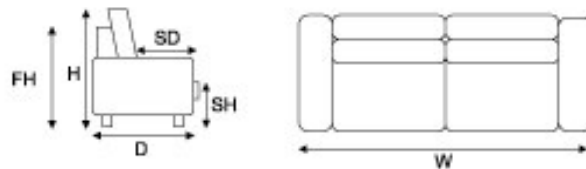

Generous foam filled arm pads compliment the seating and make this a desirable design that is suitable for many locations.

OPTIONS

MEASUREMENTS

Depth (D):	1000
Height (H):	850
Frame Height (FH):	760
Seat Height (SH):	450
Seat Depth (SD):	580

	Width (mm)	Fabric - Plain (m)	Fabric - Pattern (m)	Price
Chair	1225	7.0	8.0	
2 Seater	1800	11.0	12.0	
2.5 Seater	2000	12.0	13.0	
3 Seater	2200	13.0	14.0	