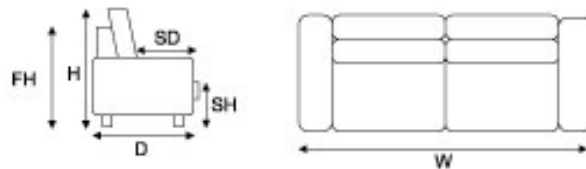

OPTIONS

Scatter cushions.

Blow fill fibre back cushions.

The 4 seater unit has 3 back and seat cushions while the 2, 2.5 & 3 seaters units have 2 back and seat cushions.

MEASUREMENTS

Depth (D):	980
Height (H):	800
Frame Height (FH):	670
Seat Height (SH):	440
Seat Depth (SD):	600

	Width (mm)	Fabric - Plain (m)	Fabric - Pattern (m)	Price
Chair	1040	8.0	8.5	
2 Seater	1800	10.3	11.0	
2.5 Seater	2000	11.3	12.0	
3 Seater	2200	12.0	13.0	
4 Seater	2800	15.0	16.0	