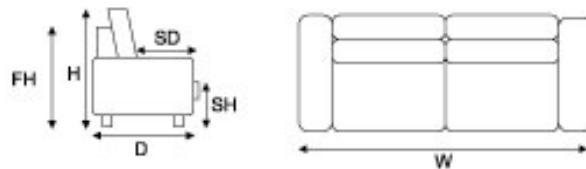

RETRO SOFA

Gold label back grade webbing provides support to a resilient foam layer and seat grade webbing supports the reversible foam seat cushions.

OPTIONS

Single or double sofa bed.

MEASUREMENTS

Depth (D):	870
Height (H):	810
Frame Height (FH):	810
Seat Height (SH):	470
Seat Depth (SD):	0

	Width (mm)	Fabric - Plain (m)	Fabric - Pattern (m)	Price
Chair	955	6.0	6.5	
2 Seater	1580	7.5	8.0	
2.5 Seater	1780	8.0	8.5	
3 Seater	1980	8.5	9.0	