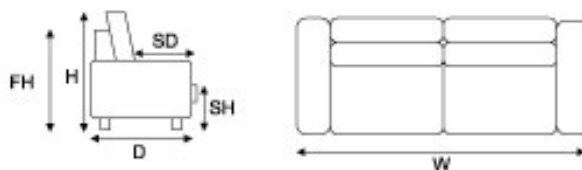

RETRO CHAIR

This contemporary design features a chrome tubular frame with chrome glides.

Seat and back are fitted using T-nuts for superior strength and durability.

OPTIONS

MEASUREMENTS

Depth (D):	680
Height (H):	800
Frame Height (FH):	800
Seat Height (SH):	420
Seat Depth (SD):	420

	Width (mm)	Fabric - Plain (m)	Fabric - Pattern (m)	Price
Chair	760	2.0	2.0	