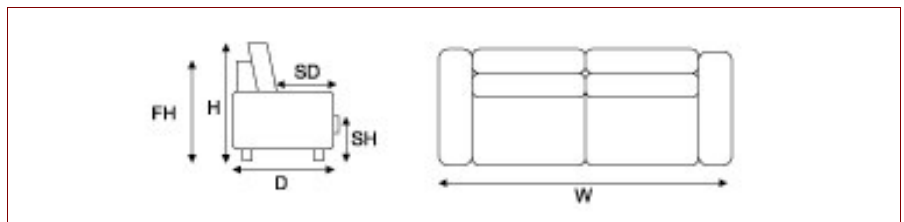

### OPTIONS

Available with metal or wooden feet.

"His chair" has slightly larger dimensions. 750 wide, 1000 high.

### MEASUREMENTS

Depth (D):	780
Height (H):	900
Frame Height (FH):	900
Seat Height (SH):	470
Seat Depth (SD):	500

	Width (mm)	Fabric - Plain (m)	Fabric - Pattern (m)	Price
<b>Chair</b>	700	4.5	5.0	
<b>2 Seater</b>	1200	6.5	7.0	
<b>2.5 Seater</b>	1400	7.0	7.5	
<b>His Chair</b>	750	5.0	5.5	