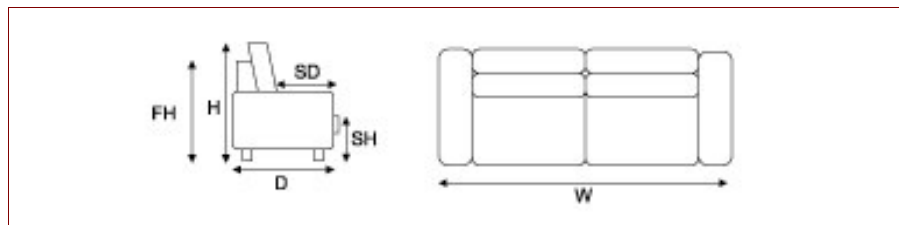

POOFS

These versatile units can be utilised as seats, footstools or tables.

Solid frame construction with seat of 50mm resilient foam providing good comfort.

Minimum order 4 units.
Minimum freight charges may apply.

OPTIONS

- 430 diameter x 400 high
- 430 diameter x 500 high

MEASUREMENTS

Depth (D):	0
Height (H):	
Frame Height (FH):	0
Seat Height (SH):	0
Seat Depth (SD):	0

	Width (mm)	Fabric - Plain (m)	Fabric - Pattern (m)	Price
Small	0	1.5	1.5	
Large	0	1.5	1.5	