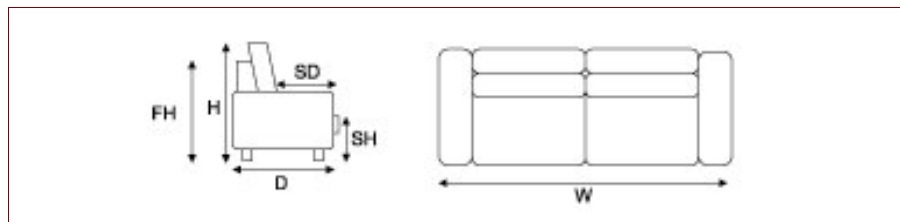

PIAF CHAISE

A contemporary design with a difference.

The seat comprises a resilient foam cushion supported by superior elastic seat grade webbing. Back support is back grade webbing.

Two Bolster cushions are supplied with this design. 1.2 metres of fabric for bolsters is included in fabric required.

OPTIONS

Metal or wooden feet.

Matching footstool 450 x 550.

MEASUREMENTS

Depth (D):	750
Height (H):	850
Frame Height (FH):	850
Seat Height (SH):	500
Seat Depth (SD):	570

	Width (mm)	Fabric - Plain (m)	Fabric - Pattern (m)	Price
Chair	1090	6.0	6.5	
Chaise	2250	11.0	12.0	
Footstool	450	1.5	1.5	