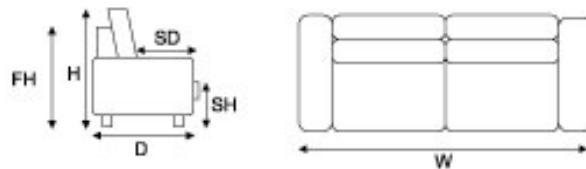

PAN TUB CHAIR

The roomy Pan Tub Chair is a classic design that is suited to residential, commercial or hospitality situations.

Resilient seat foam is supported by high grade elastic webbing. Inside arms and inside back are fully padded and supported by back grade webbing..

OPTIONS

Wooden legs can be stained in one of our range of popular colours.

MEASUREMENTS

| | |
|--------------------|-----|
| Depth (D): | 720 |
| Height (H): | 800 |
| Frame Height (FH): | 800 |
| Seat Height (SH): | 480 |
| Seat Depth (SD): | 520 |

| | Width (mm) | Fabric - Plain (m) | Fabric - Pattern (m) | Price |
|--------------|------------|--------------------|----------------------|-------|
| Chair | 690 | 3.0 | 3.0 | |