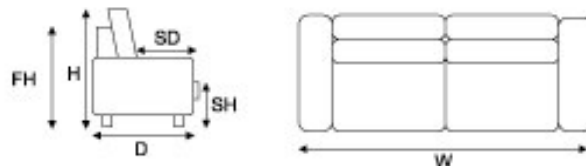

### MEASUREMENTS

Depth (D):	850
Height (H):	800
Frame Height (FH):	800
Seat Height (SH):	470
Seat Depth (SD):	550

	Width (mm)	Fabric - Plain (m)	Fabric - Pattern (m)	Price
<b>Chair</b>	970	5.5	6.0	
<b>2 Seater</b>	1500	6.5	7.0	
<b>2.5 Seater</b>	1760	7.3	8.0	
<b>3 Seater</b>	2020	8.0	9.0	