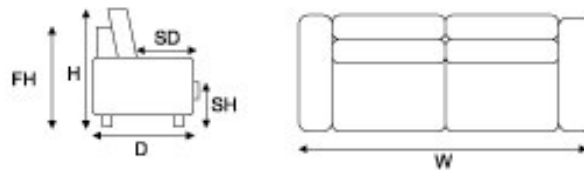

PALOMA CHAIR BED

This versatile unit doubles as a large chair or additional bed.

635 x 1880 x 65mm foam mattress sits on a trampoline base.

OPTIONS

Metal or wooden feet.

MEASUREMENTS

Depth (D):	850
Height (H):	840
Frame Height (FH):	840
Seat Height (SH):	480
Seat Depth (SD):	530

	Width (mm)	Fabric - Plain (m)	Fabric - Pattern (m)	Price
Chair Bed	1230	6.5	7.0	