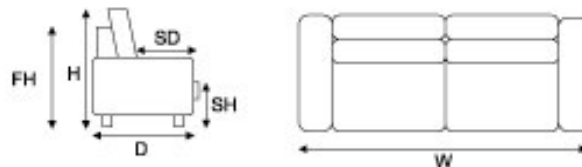

OTTOMAN BOX

Additional seating and storage supplied in one unit.

OPTIONS

Available lined or unlined.

MEASUREMENTS

Depth (D):	500
Height (H):	500
Frame Height (FH):	
Seat Height (SH):	0
Seat Depth (SD):	0

	Width (mm)	Fabric - Plain (m)	Fabric - Pattern (m)	Price
Ottoman Lined	1000	2.5	3.5	
Ottoman Unlin	1000	2.5	3.5	