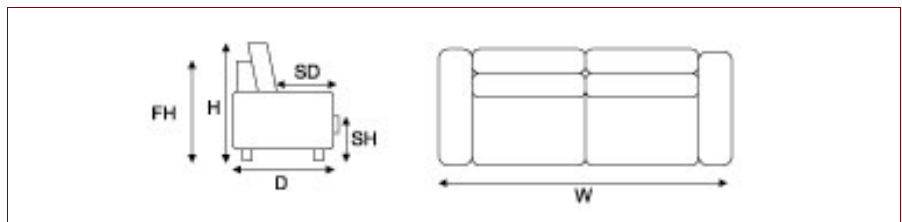

Seat and back support is gold label elastic webbing.

OPTIONS

Glides or castors.

MEASUREMENTS

Depth (D):	650
Height (H):	820
Frame Height (FH):	820
Seat Height (SH):	500
Seat Depth (SD):	480

	Width (mm)	Fabric - Plain (m)	Fabric - Pattern (m)	Price
Chair	610	3.0	3.0	
2 Seater	1100	4.5	4.5	