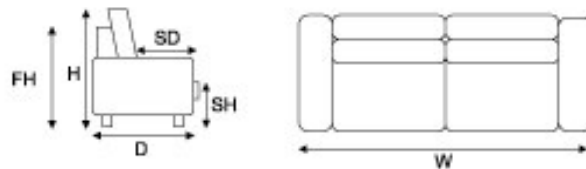

NELSON

A classic rolled arm sofa with fixed back with reversible seat cushions of resilient foam.

Back support and seat suspension is gold label webbing.

OPTIONS

Available in sofa bed form

MEASUREMENTS

Depth (D):	860
Height (H):	760
Frame Height (FH):	760
Seat Height (SH):	450
Seat Depth (SD):	560

	Width (mm)	Fabric - Plain (m)	Fabric - Pattern (m)	Price
Chair	870	5.5	6.0	
2 Seater	1440	7.0	7.5	
2.5 Seater	1700	8.0	8.5	
3 Seater	1900	8.5	9.0	