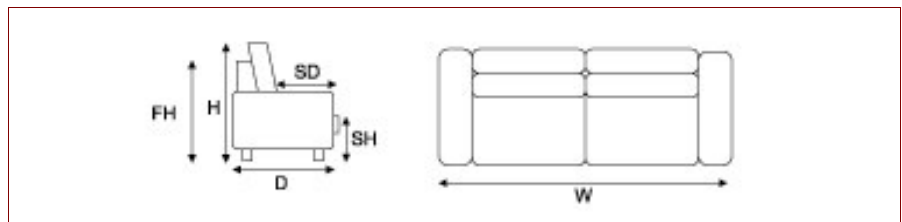

## MORITZ FIXED SEAT

This cleaned line chair is an alternative to the loose cushion variant.

The high resilient foam seat is supported by Gold label elastic webbing.

### MEASUREMENTS

Depth (D):	790
Height (H):	950
Frame Height (FH):	950
Seat Height (SH):	430
Seat Depth (SD):	530

	Width (mm)	Fabric - Plain (m)	Fabric - Pattern (m)	Price
<b>Chair</b>	700	4.5	5.0	