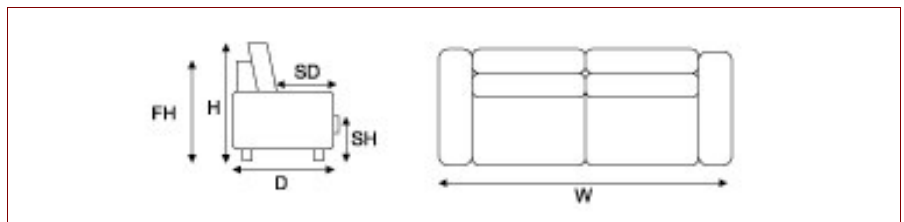

## MORITZ

The clean lines of the Moritz chair make it suitable for covering with a fixed cover or a loose cover.

High resilient seat foam is supported by gold label elastic webbing.

Shown here with a fixed cover and front legs with brass castors.

### MEASUREMENTS

Depth (D):	790
Height (H):	950
Frame Height (FH):	950
Seat Height (SH):	430
Seat Depth (SD):	530

	Width (mm)	Fabric - Plain (m)	Fabric - Pattern (m)	Price
<b>Fixed Cover</b>	700	5.0	5.5	
<b>Loose Cover</b>	700	5.0	5.5	