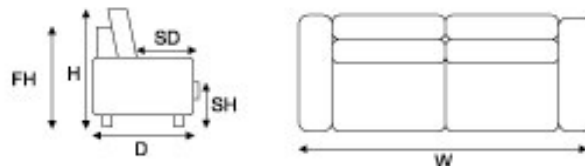

MIRO

The Miro chair is a contemporary design with clean lines.

The high resilient seat and back foams are supported by Gold Label elastic webbing interlaced at 90 and 180 deg to the frames.

OPTIONS

Choice of several colours of stain for the legs.

MEASUREMENTS

Depth (D):	750
Height (H):	930
Frame Height (FH):	930
Seat Height (SH):	500
Seat Depth (SD):	490

	Width (mm)	Fabric - Plain (m)	Fabric - Pattern (m)	Price
Chair	680	3.5	4.0	