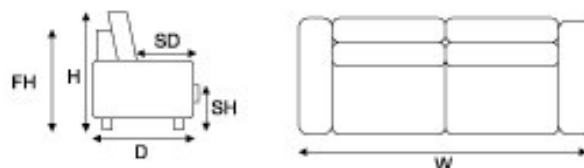

MEASUREMENTS

Depth (D):	900
Height (H):	1000
Frame Height (FH):	1000
Seat Height (SH):	480
Seat Depth (SD):	520

	Width (mm)	Fabric - Plain (m)	Fabric - Pattern (m)	Price
Chair	800	5.5	6.0	