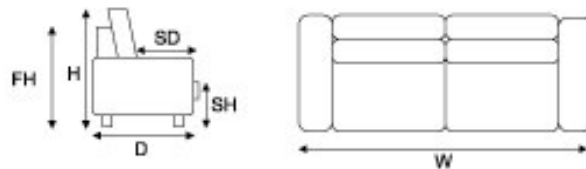

MEASUREMENTS

Depth (D):	700
Height (H):	780
Frame Height (FH):	780
Seat Height (SH):	460
Seat Depth (SD):	500

	Width (mm)	Fabric - Plain (m)	Fabric - Pattern (m)	Price
Chair	680	3.0	3.5	
Chair 5+	680	2.8	3.0	