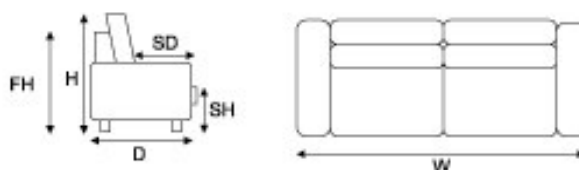

OPTIONS

Double sofa bed with innerspring mattress on trampoline or slat base.

Feather and foam mix or Luxura seat cushions.

MEASUREMENTS

Depth (D):	920
Height (H):	840
Frame Height (FH):	650
Seat Height (SH):	440
Seat Depth (SD):	520

	Width (mm)	Fabric - Plain (m)	Fabric - Pattern (m)	Price
2.5 Seater	1840	10.5	11.0	
3 Seater	2130	12.0	13.0	