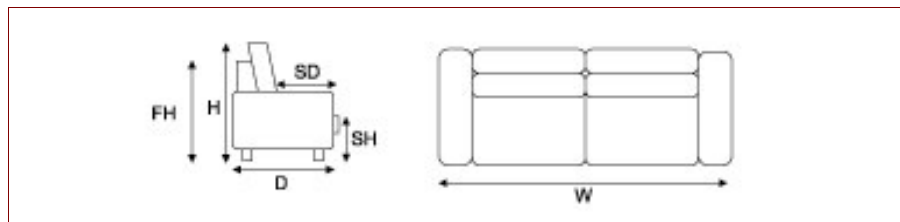

## MANDEVILLE

Large contemporary setting.

Gold label seat grade and back grade elastic webbing support the high resiliance seat and back foams.

### OPTIONS

Round chrome feet, wooden feet or metal sleigh base.

### MEASUREMENTS

Depth (D):	1000
Height (H):	700
Frame Height (FH):	700
Seat Height (SH):	400
Seat Depth (SD):	700

	Width (mm)	Fabric - Plain (m)	Fabric - Pattern (m)	Price
<b>2.5 Seater</b>	2130	8.0	9.0	
<b>3 Seater</b>	2230	9.0	10.0	
<b>4 Seater</b>	2430	10.0	11.0	