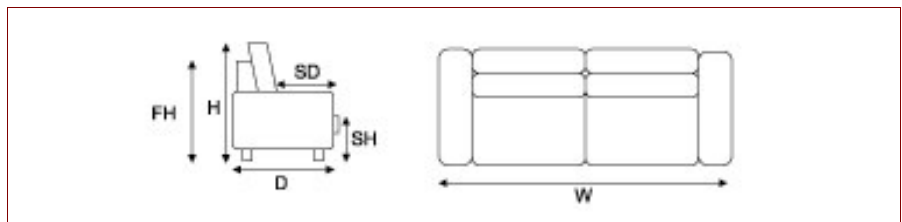

LESLIE SOFA

The Leslie sofa has been designed for the healthcare sector.

Features firm seat and back with separate lumbar support.

Seat height and upright back make this an easy sofa to get out of.

OPTIONS

Lockable castors for ease of movement.

Moisture proof fabrics.

MEASUREMENTS

Depth (D):	800
Height (H):	990
Frame Height (FH):	990
Seat Height (SH):	490
Seat Depth (SD):	

	Width (mm)	Fabric - Plain (m)	Fabric - Pattern (m)	Price
2 Seater	1280	7.5	7.5	
3 Seater	1810	9.5	9.5	