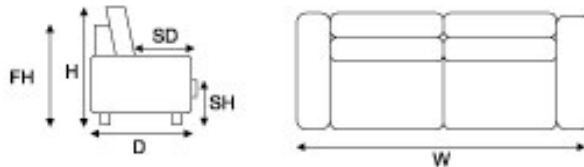

## LESLIE

The Leslie has been designed for the healthcare sector.

Features firm seat and back with separate lumbar support.

Seat height and upright back make this an easy chair to get in and out of.

### MEASUREMENTS

Depth (D):	800
Height (H):	990
Frame Height (FH):	990
Seat Height (SH):	490
Seat Depth (SD):	470

	Width (mm)	Fabric - Plain (m)	Fabric - Pattern (m)	Price
<b>Chair</b>	780	6.0	6.0	
<b>2 Seater</b>	1280	7.5	7.5	
<b>2.5 Seater</b>	1430	8.5	8.5	
<b>3 Seater</b>	1810	9.5	9.5	