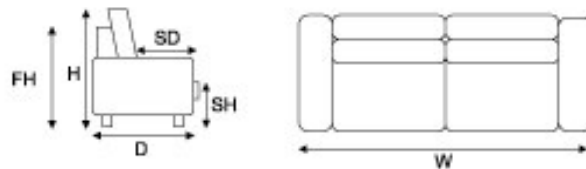

KRISTINA

The Kristina is a compact design that is ideally suited to older people and where space is at a premium.

Reversible seat cushions have wrap around covers.

OPTIONS

Wooden bun feet or plastic glides.

MEASUREMENTS

Depth (D):	770
Height (H):	1000
Frame Height (FH):	950
Seat Height (SH):	0
Seat Depth (SD):	0

	Width (mm)	Fabric - Plain (m)	Fabric - Pattern (m)	Price
Chair	780	5.5	5.5	
2 Seater	1280	6.5	6.5	
2.5 Seater	1530	7.0	7.0	
3 Seater	1810	8.0	8.0	