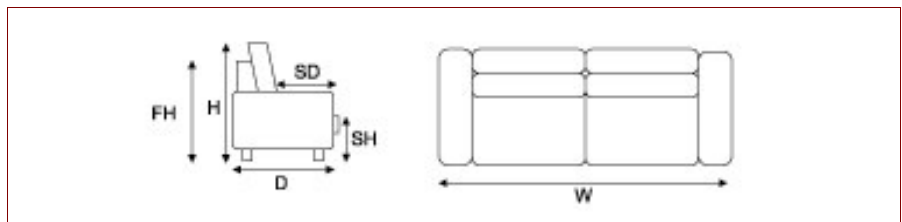

### MEASUREMENTS

Depth (D):	820
Height (H):	775
Frame Height (FH):	775
Seat Height (SH):	500
Seat Depth (SD):	500

	Width (mm)	Fabric - Plain (m)	Fabric - Pattern (m)	Price
<b>Chair</b>	1050	6.0	6.5	
<b>2 Seater</b>	1680	7.0	7.5	
<b>2.5 Seater</b>	1830	8.0	8.5	
<b>3 Seater</b>	2300	9.0	9.5	
<b>Chair Bed</b>	1365	7.0	7.0	