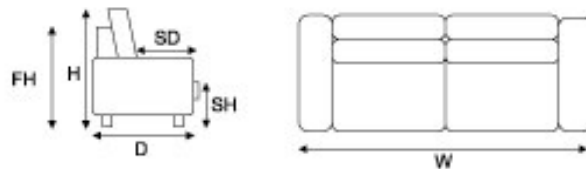

The fabric meterage, as shown, includes back cushion fabric of the following amounts.

Chair 1.2 mtrs (2 Scatter cushions)  
 2 seater 1.8 mtrs (3 Scatter cushions)  
 2.5 seater 2.4 mtrs (4 Scatter cushions)

### MEASUREMENTS

Depth (D):	900
Height (H):	800
Frame Height (FH):	750
Seat Height (SH):	0
Seat Depth (SD):	0

	Width (mm)	Fabric - Plain (m)	Fabric - Pattern (m)	Price
<b>Chair</b>	1000	7.5	7.5	
<b>2 Seater</b>	1600	10.0	10.0	
<b>2.5 Seater</b>	1900	11.0	11.0	