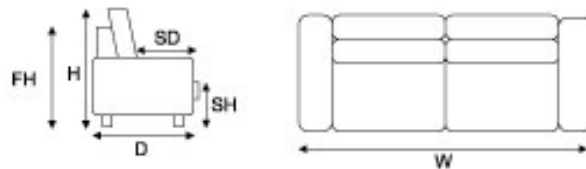

Chair 2 (1.1 mtrs)
2 Seater 3 (1.65 mtrs)
2.5 Seater 4 (2.2 mtrs)
3 Seater 5 (2.75 mtrs)
Bed Settee 4 (2.2. Mtrs)

OPTIONS

Available as a double sofa bed with width of 2000mm.

Back cushions with contrasting colours on each side allow versatile use of colour.

MEASUREMENTS

Depth (D):	1020
Height (H):	850
Frame Height (FH):	800
Seat Height (SH):	490
Seat Depth (SD):	470

	Width (mm)	Fabric - Plain (m)	Fabric - Pattern (m)	Price
Chair	1140	9.0	9.0	
2 Seater	1700	12.0	12.0	
2.5 Seater	2000	13.0	13.0	
3 Seater	2300	15.0	15.0	
Sofa Bed Foa	2000	13.5	13.5	