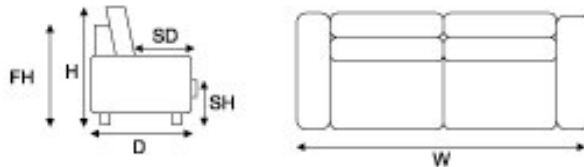

## FARBY

A compact fixed back, rolled arm sofa with reversible seat cushions of resilient foam.

Gold label elastic webbing of seat and back grades are utilised to support the seats and back respectively.

### MEASUREMENTS

Depth (D):	800
Height (H):	810
Frame Height (FH):	810
Seat Height (SH):	460
Seat Depth (SD):	560

	Width (mm)	Fabric - Plain (m)	Fabric - Pattern (m)	Price
<b>Chair</b>	1000	5.2	5.5	
<b>2 Seater</b>	1550	6.9	7.5	
<b>2.5 Seater</b>	1750	7.7	8.5	
<b>3 Seater</b>	2000	8.2	9.0	
<b>Dbt Sofa Bed F</b>	2030	8.2	9.0	
<b>Sgl Sofa Bed F</b>	1620	8.0	8.5	