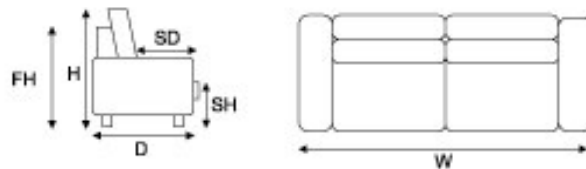

OPTIONS

MEASUREMENTS

| | |
|--------------------|-----|
| Depth (D): | 840 |
| Height (H): | 940 |
| Frame Height (FH): | 875 |
| Seat Height (SH): | 0 |
| Seat Depth (SD): | 0 |

| | Width (mm) | Fabric - Plain (m) | Fabric - Pattern (m) | Price |
|-------------------|------------|--------------------|----------------------|-------|
| Chair | 1080 | 6.5 | 7.0 | |
| 2 Seater | 1680 | 9.0 | 10.0 | |
| 2.5 Seater | 1980 | 10.0 | 11.0 | |
| 3 Seater | 2280 | 11.5 | 12.5 | |