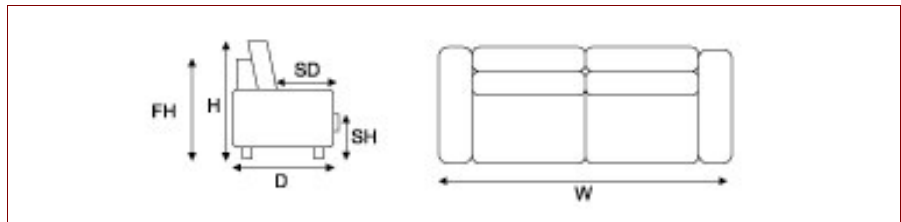

EASTSIDE

Contemporary design with many combinations.

Arms and back are identical shapes allowing versatility using sofas with or without arms.

Can be stand alone sofa or a corner setting .

Seat and back are supported by gold label elastic webbing.

OPTIONS

Matching footstool.

MEASUREMENTS

Depth (D):	920
Height (H):	780
Frame Height (FH):	780
Seat Height (SH):	460
Seat Depth (SD):	630

	Width (mm)	Fabric - Plain (m)	Fabric - Pattern (m)	Price
2 Seater	1830	7.0	7.5	
3 Seater	2430	10.0	11.0	
Armless 2 Seat	1300	6.0	7.0	
Armless 3 Seat	1900	9.0	10.0	