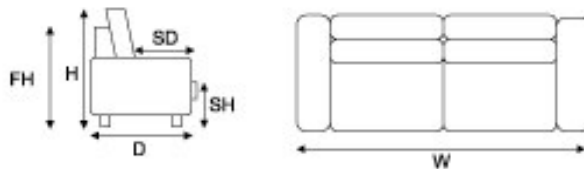

Depth (D):	950
Height (H):	910
Frame Height (FH):	910
Seat Height (SH):	465
Seat Depth (SD):	550

	Width (mm)	Fabric - Plain (m)	Fabric - Pattern (m)	Price
Chair	775	6.0	6.5	
2 Seater	1260	8.0	9.0	
3 Seater	1745	9.5	10.5	