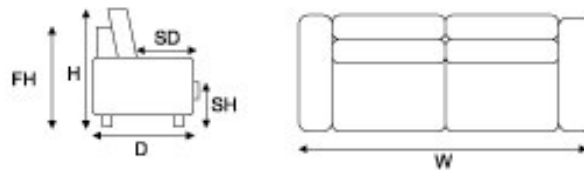

DINING CHAIR

This fully upholstered dining chair has a resilient foam seat over seat grade webbing.

Back is fully padded for comfort.

OPTIONS

Choice of leg colour stains

MEASUREMENTS

| | |
|--------------------|------|
| Depth (D): | 580 |
| Height (H): | 1030 |
| Frame Height (FH): | 1030 |
| Seat Height (SH): | 510 |
| Seat Depth (SD): | 430 |

| | Width (mm) | Fabric - Plain (m) | Fabric - Pattern (m) | Price |
|--------------|---------------|-----------------------|-------------------------|-------|
| Chair | 480 | 1.5 | 1.5 | |