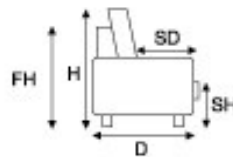

DEEP BUTTON SOFA

Traditional deep button leather sofa.

Fabric requirements refer to square metres of leather required.

OPTIONS

MEASUREMENTS

Depth (D):	900
Height (H):	650
Frame Height (FH):	650
Seat Height (SH):	430
Seat Depth (SD):	550

	Width (mm)	Fabric - Plain (m)	Fabric - Pattern (m)	Price
2 Seater	1450	10.8		
2.5 Seater	1600	12.0		
3 Seater	1950	13.0		