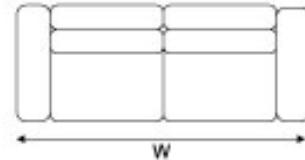

DEEP BUTTON SOFA

Traditional deep button leather sofa.

Fabric requirements refer to square metres of leather required.

OPTIONS

MEASUREMENTS

Depth (D):	900
Height (H):	650
Frame Height (FH):	650
Seat Height (SH):	430
Seat Depth (SD):	550

	Width (mm)	Fabric - Plain (m)	Fabric - Pattern (m)	Price
2 Seater	1450	10.8		
2.5 Seater	1600	12.0		
3 Seater	1950	13.0		